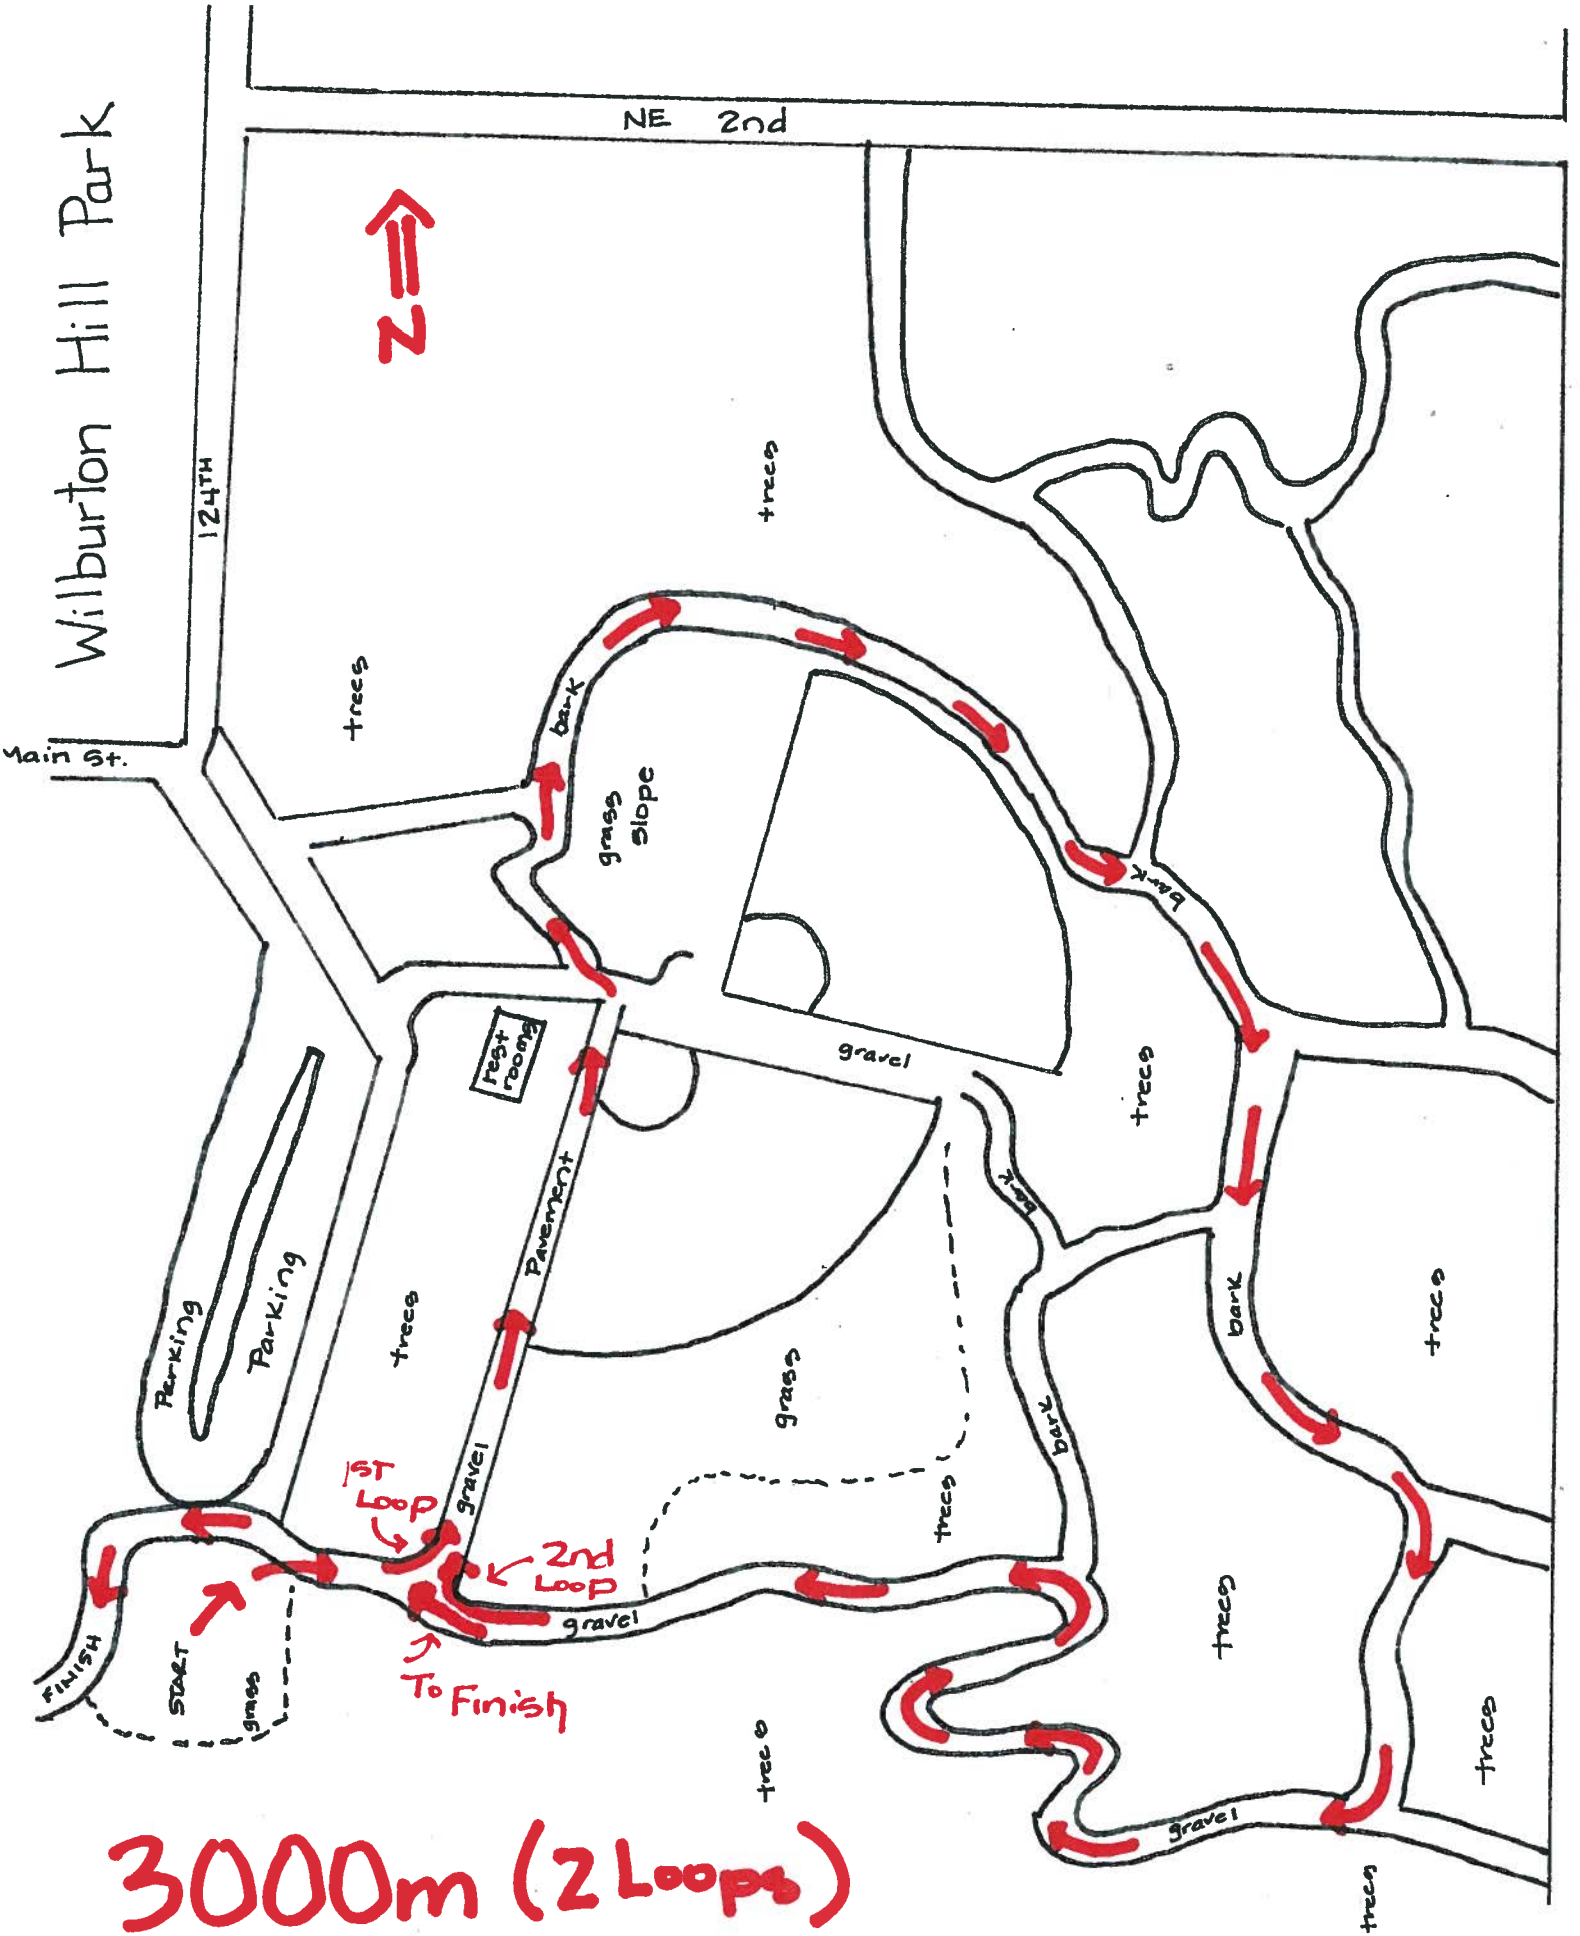

Wilburton Hill Park

3000m (2 Loops)

Wilburton Hill Park

NE 2nd

124TH

Main St.

trees

trees

bark

grass slope

gravel

bark

trees

3rd Loop

1st & 2nd Loops

bark

trees

Parking

Parking

trees

1st Loop

gravel

2nd Loop

3rd Loop

gravel

trees

trees

tree

To Finish

4000m (2 Large + 1 small Loops)