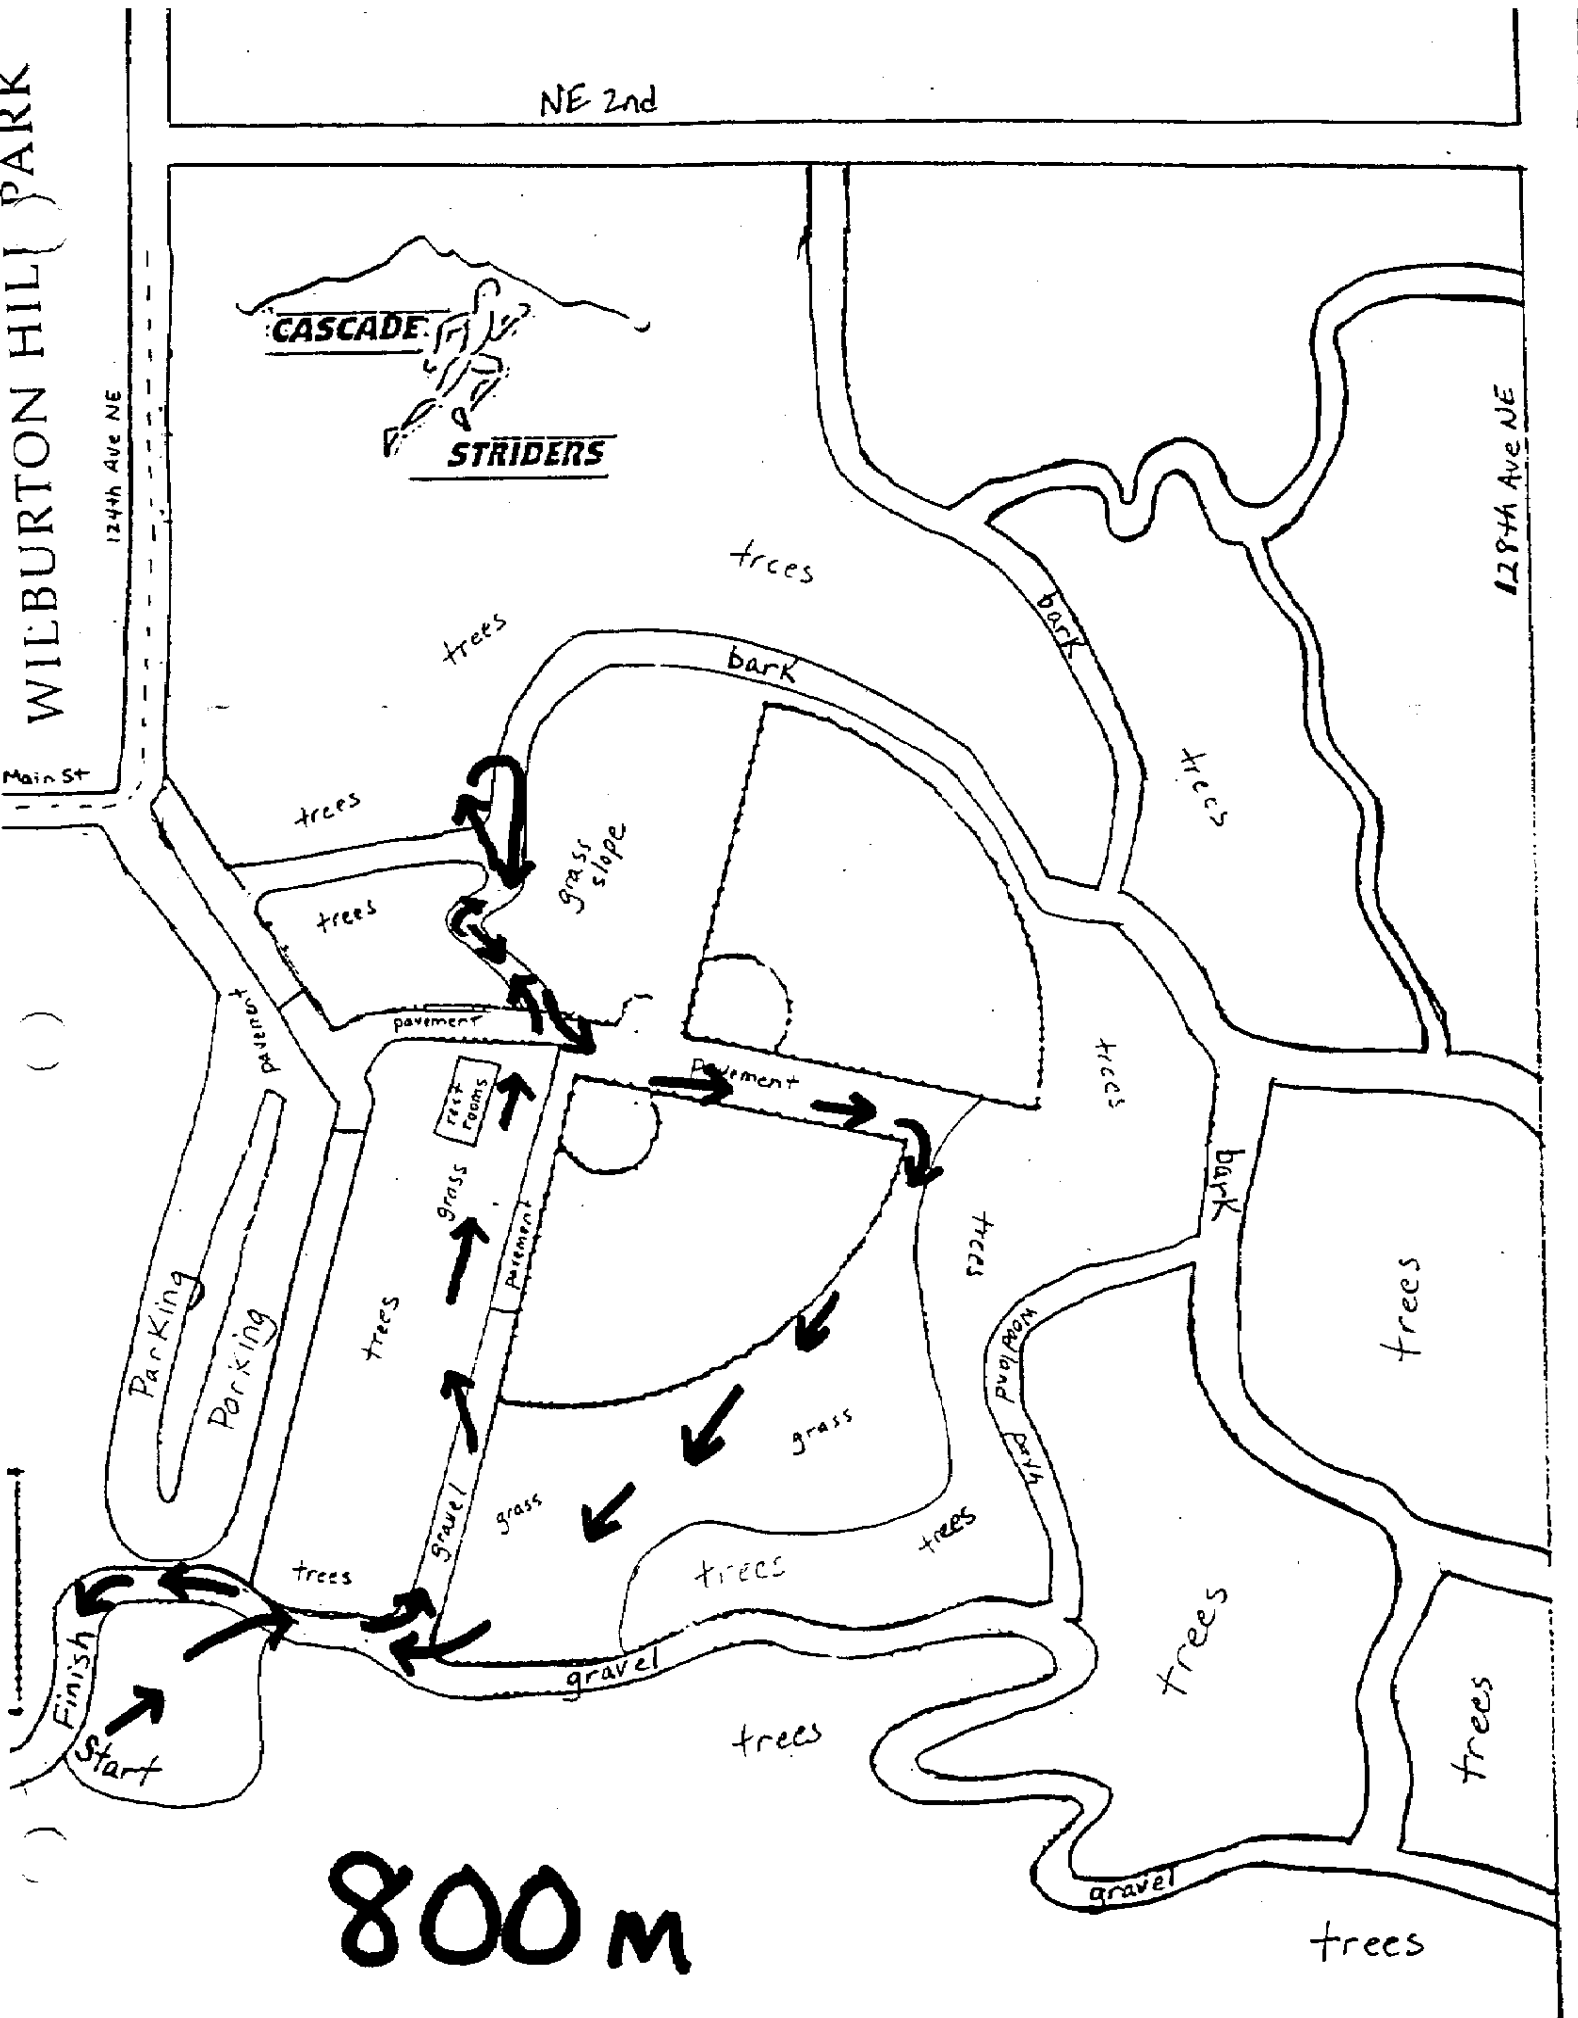

WILBURTON HILL PARK

124th Ave NE

NE 2nd

128th Ave NE

800m