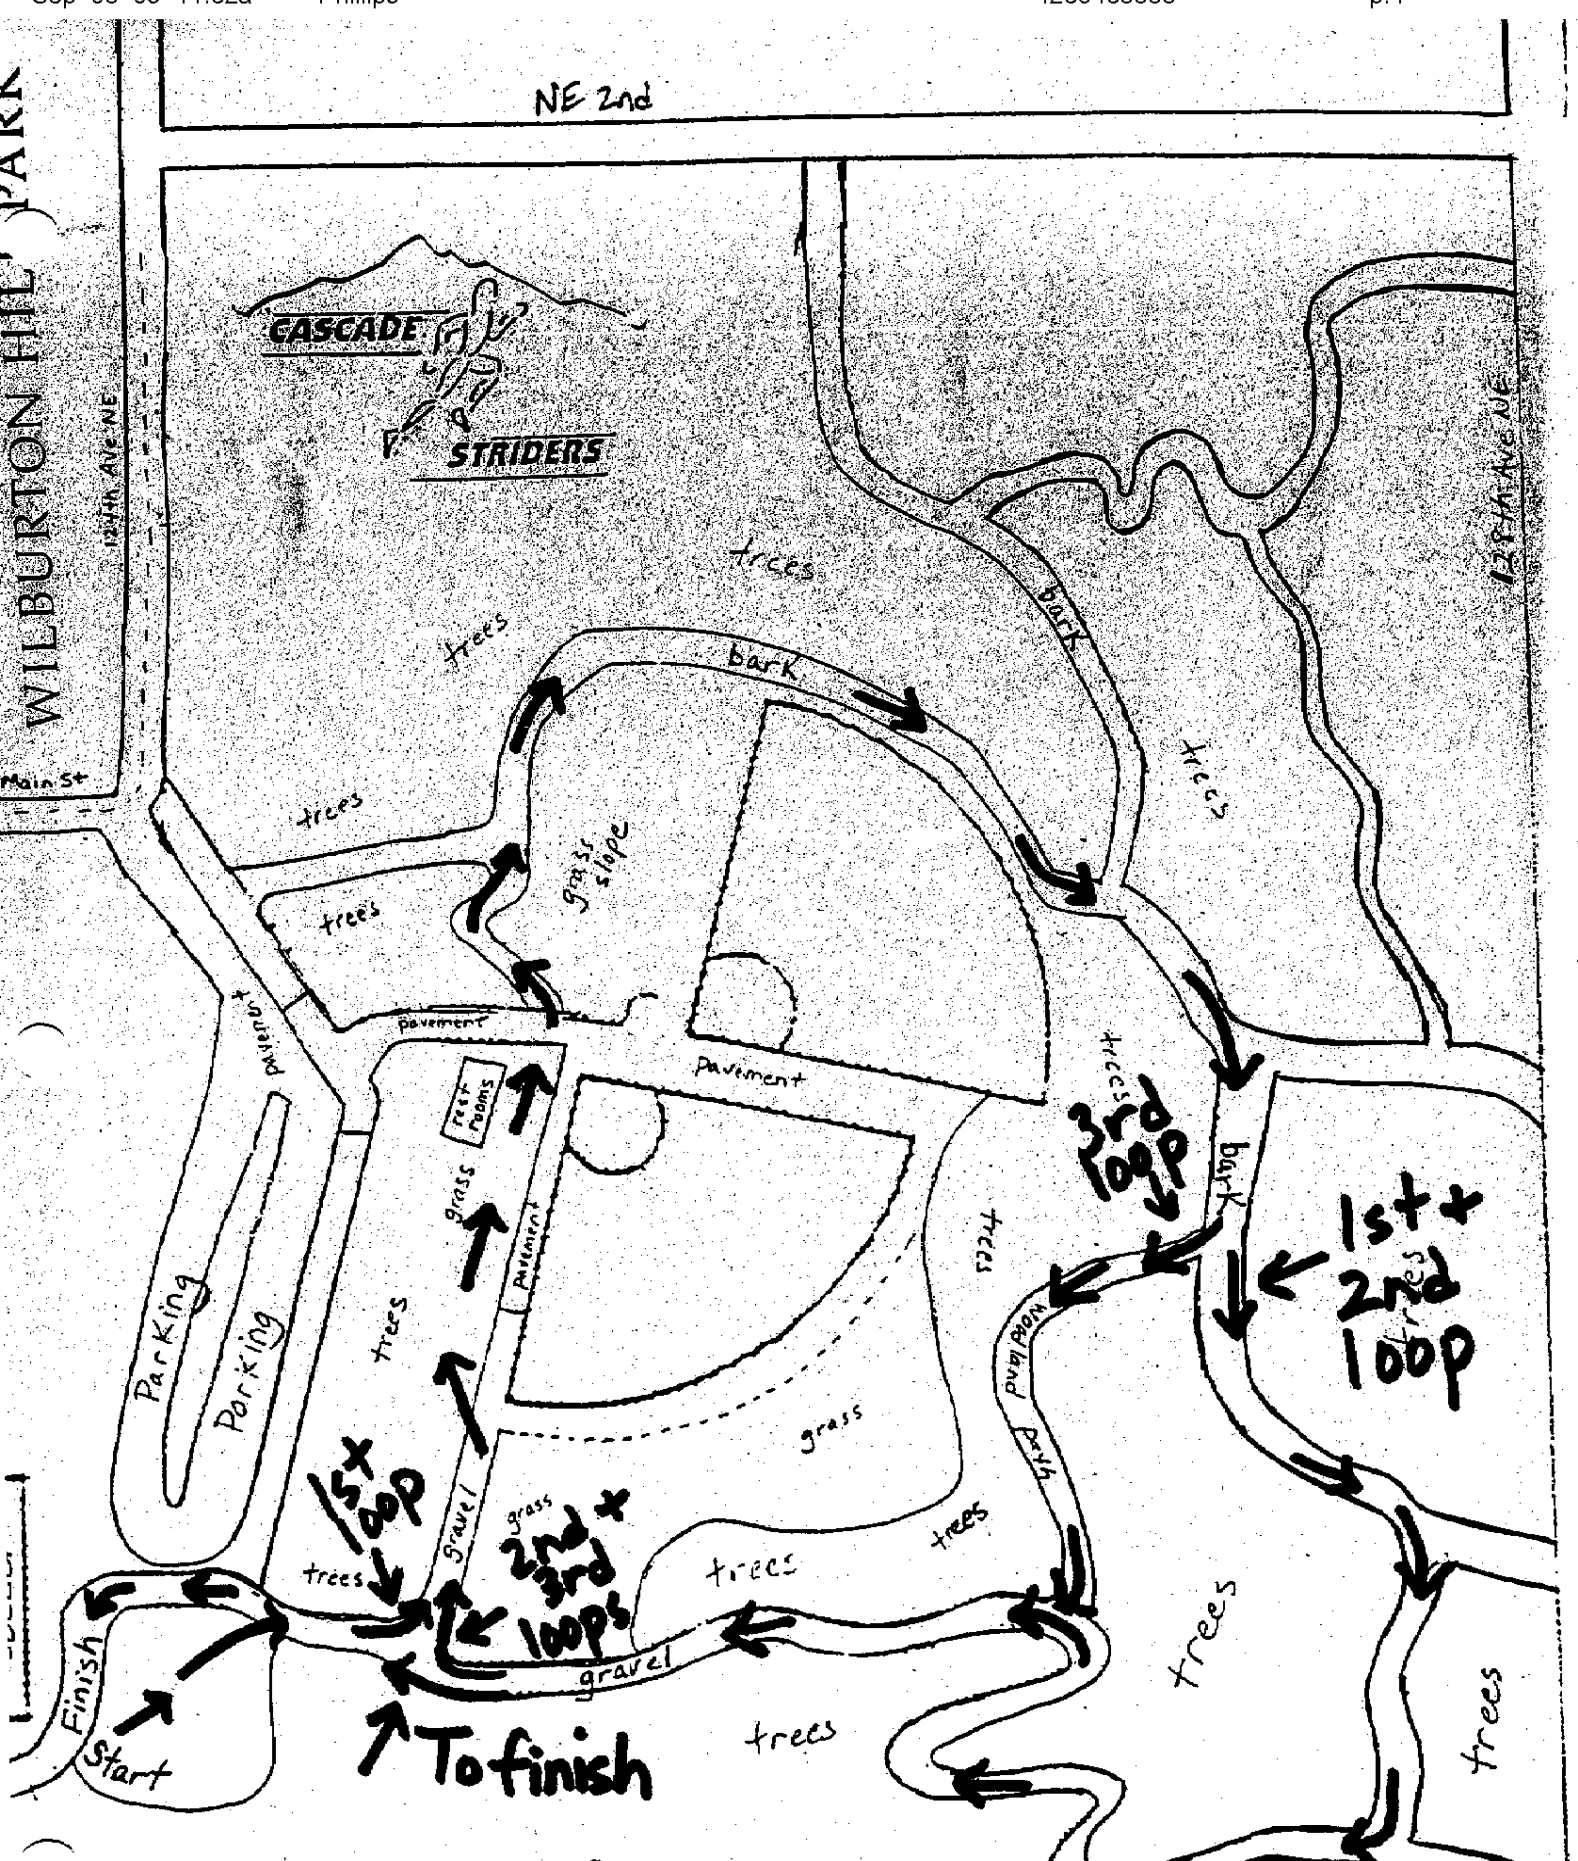

CASCADE STRIDERS 2010

Flying Feet Cross Country Invitational

www.cascadestridders.com

Event is sanctioned by USA Track and Field

- When** Saturday, September 25, 2010
- Where** Wilburton Hill Park, Main St & 124th Ave NE, Bellevue, WA
 Driving Directions: From North or South on I-405 take the NE 8th St EAST exit. Go east for ~ ½ mile to 124th Ave NE. Go right on 124th (south) for ~ ½ mile to park entrance on Main St.
- Registration** \$7.00 entry fee all age groups. Registration begins at 9:00 a.m.
- Awards** *Individual:* Medals for 1st, 2nd & 3rd place, ribbons for 4th through 8th place and participation ribbons in all age groups.
Team: Awards for 1st through 3rd teams in all races.
 (Minimum 3 athletes from same team to qualify for team awards.)

NE 2nd

124th Ave NE

128th Ave NE

Main St

soccer

Finish Start

To finish

3000 m (2 loops)

WILBURTON HIL' PARK

NE 2nd

CASCADE

STRIDERS

125th Ave NE
Main St

128th Ave NE

4000m (2 loops + 1 smaller loop)

trees