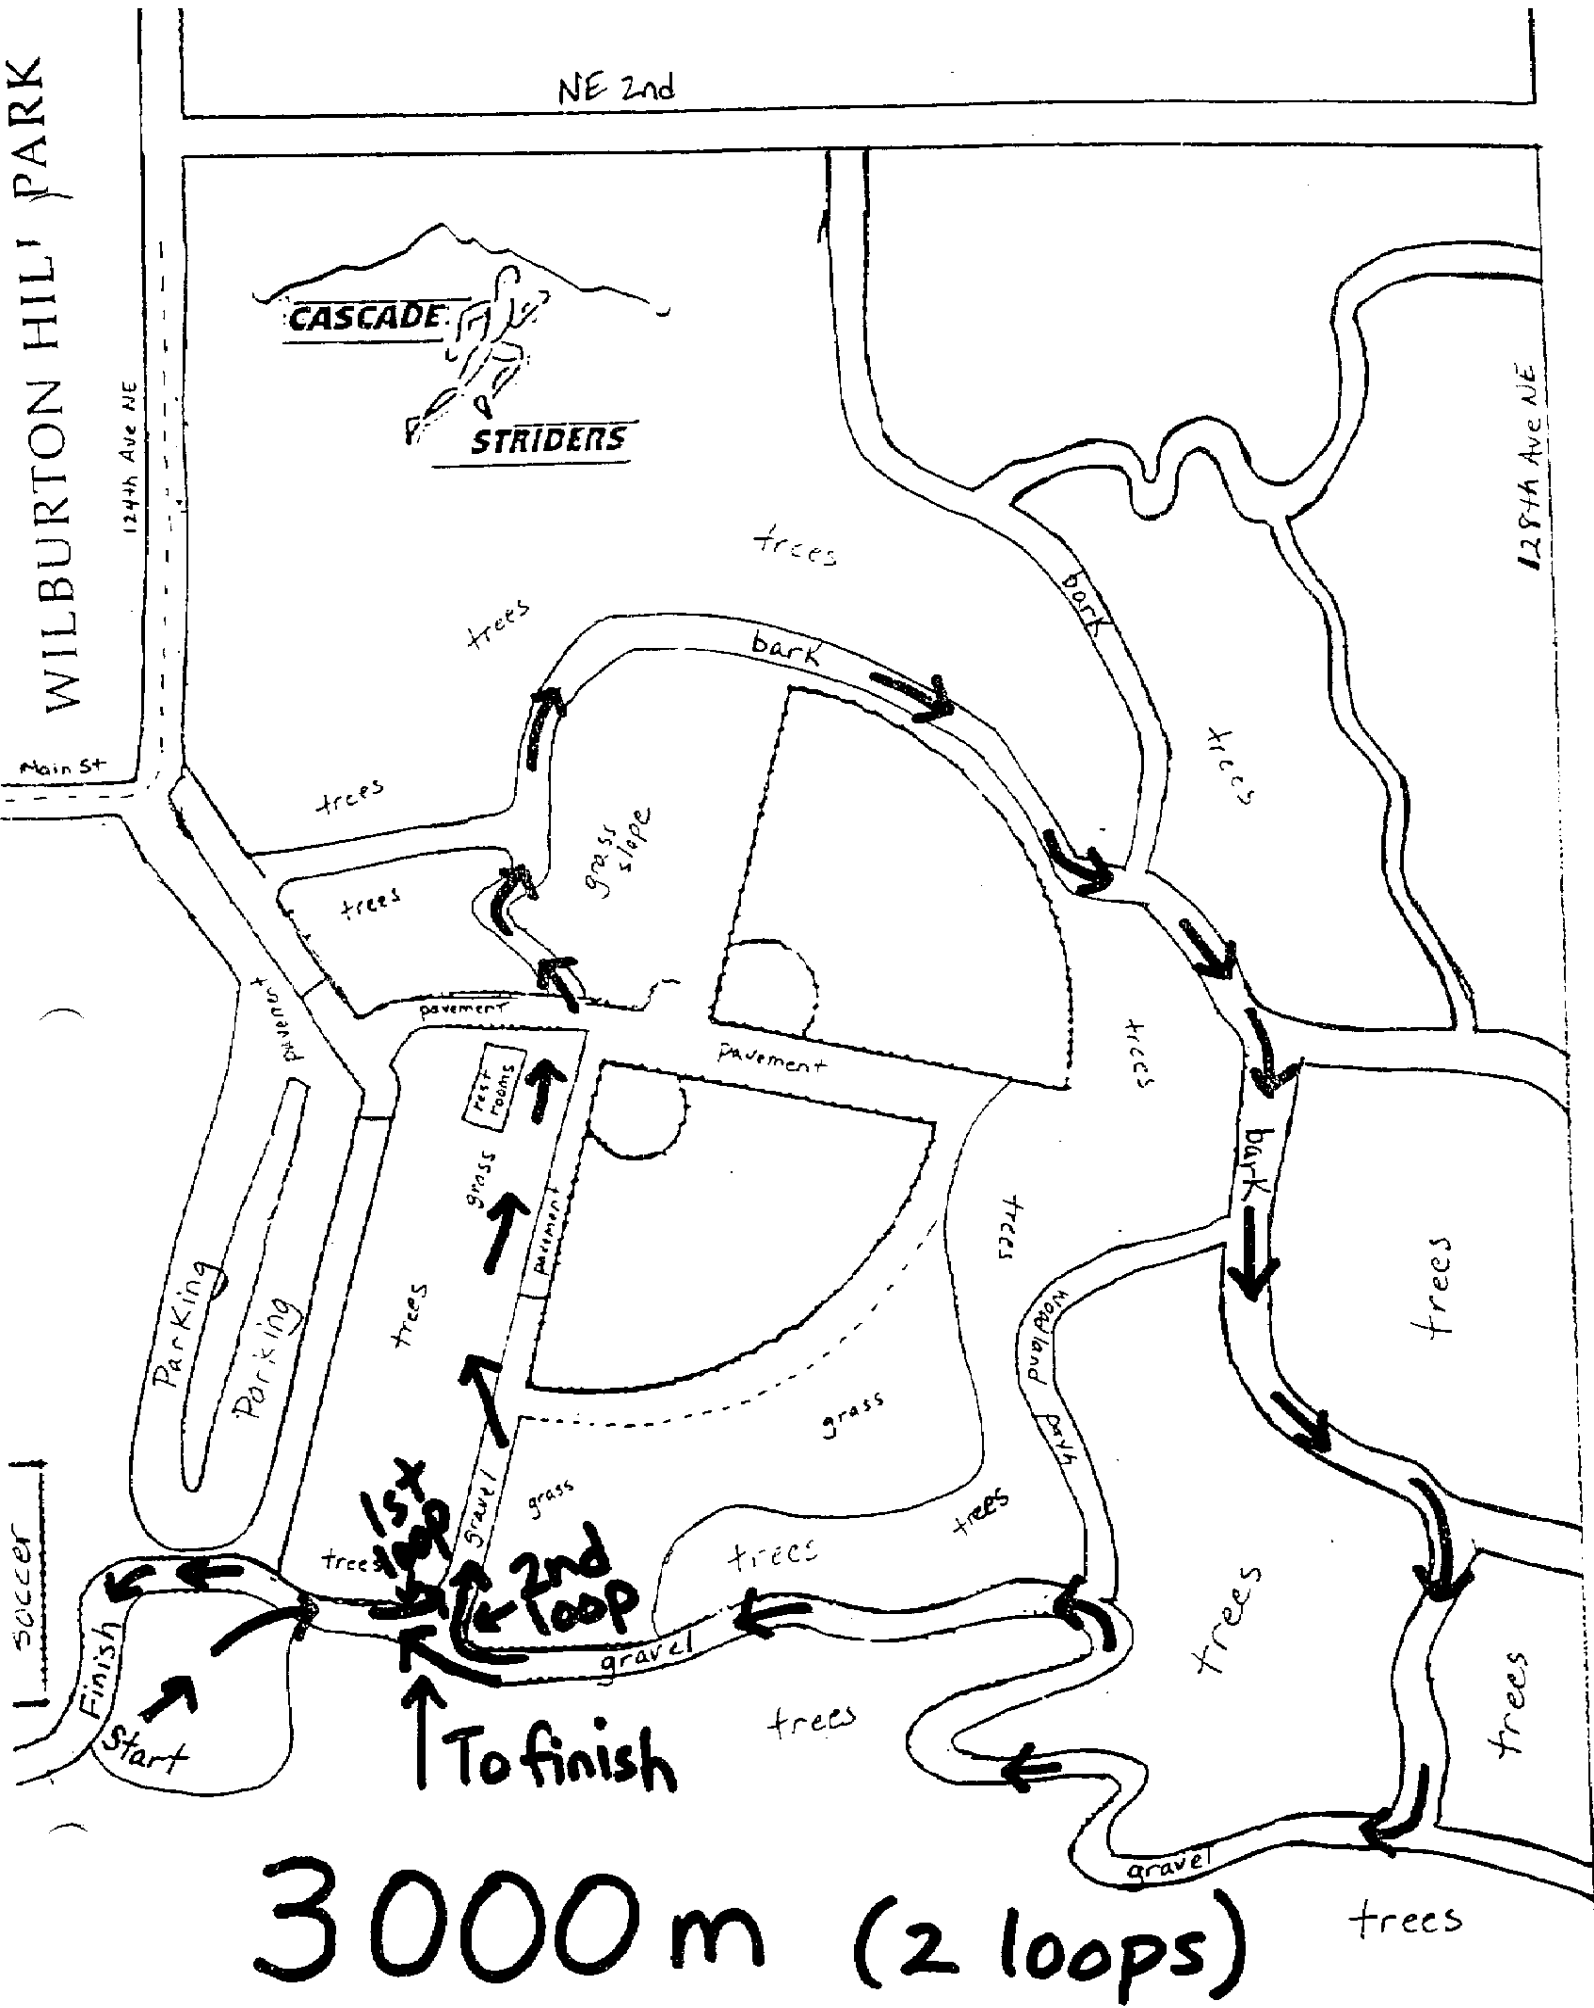

CASCADE STRIDERS 2010

Flying Feet Cross Country Invitational

www.cascadestridders.com

Event is sanctioned by USA Track and Field

- When** Saturday, September 25, 2010
- Where** Wilburton Hill Park, Main St & 124th Ave NE, Bellevue, WA
 Driving Directions: From North or South on I-405 take the NE 8th St EAST exit. Go east for ~ ½ mile to 124th Ave NE. Go right on 124th (south) for ~ ½ mile to park entrance on Main St.
- Registration** \$7.00 entry fee all age groups. Registration begins at 9:00 a.m.
- Awards** *Individual:* Medals for 1st, 2nd & 3rd place, ribbons for 4th through 8th place and participation ribbons in all age groups.
Team: Awards for 1st through 3rd teams in all races.
 (Minimum 3 athletes from same team to qualify for team awards.)

124th Ave NE

128th Ave NE

Main St

soccer

Finish Start

to finish

1500 m (1 loop)

WILBURTON HILL PARK

NE 2nd

124th Ave NE

128th Ave NE

Main St

soccer

Finish Start

To finish

3000 m (2 loops)