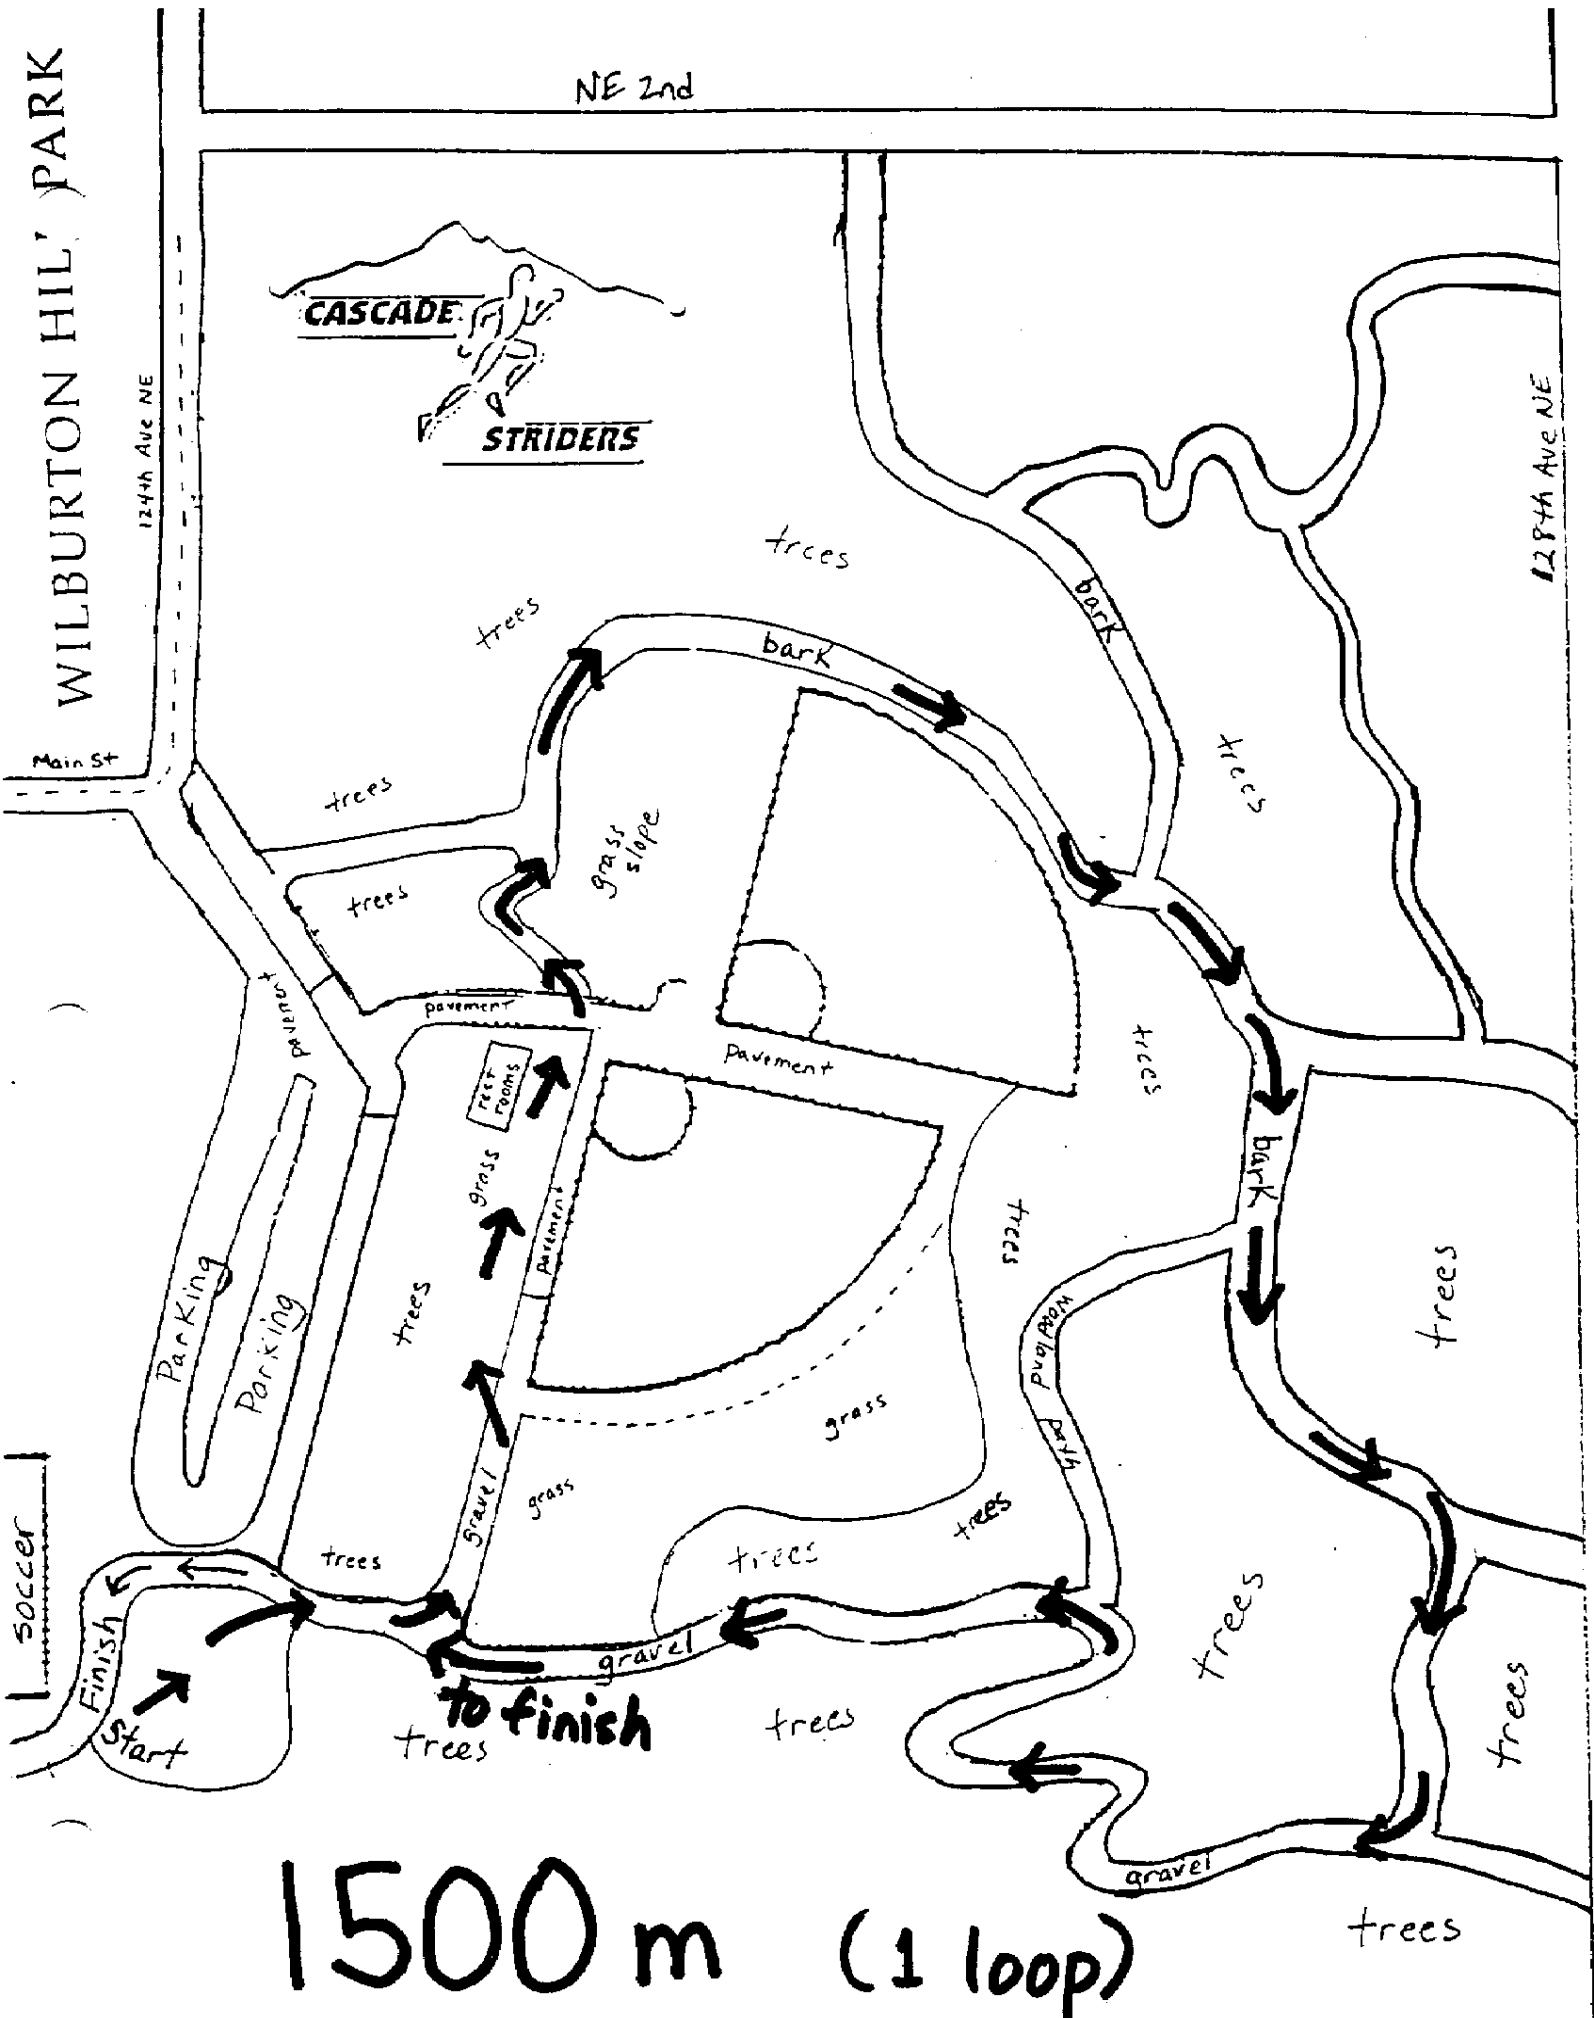

CASCADE STRIDERS 2010

Flying Feet Cross Country Invitational

www.cascadestridders.com

Event is sanctioned by USA Track and Field

- When** Saturday, September 25, 2010
- Where** Wilburton Hill Park, Main St & 124th Ave NE, Bellevue, WA
 Driving Directions: From North or South on I-405 take the NE 8th St EAST exit. Go east for ~ ½ mile to 124th Ave NE. Go right on 124th (south) for ~ ½ mile to park entrance on Main St.
- Registration** \$7.00 entry fee all age groups. Registration begins at 9:00 a.m.
- Awards** *Individual:* Medals for 1st, 2nd & 3rd place, ribbons for 4th through 8th place and participation ribbons in all age groups.
Team: Awards for 1st through 3rd teams in all races.
 (Minimum 3 athletes from same team to qualify for team awards.)

124th Ave NE

128th Ave NE

Main St

soccer

Finish Start

to finish

1500 m (1 loop)

WILBURTON HILL PARK

NE 2nd

124th Ave NE

128th Ave NE

Main St

soccer

Finish Start

To finish

3000 m (2 loops)